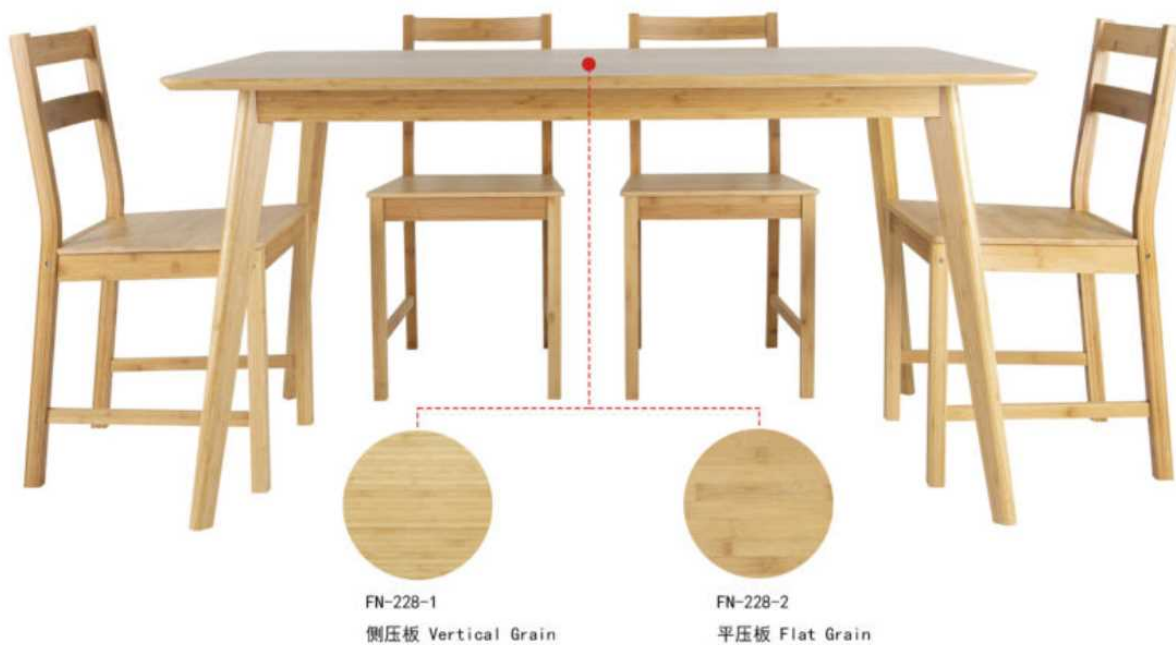

Bamboo Table

餐桌

FN-228

① 1400×800×745mm

Bamboo Chair

餐椅

FN-151

415×470×810mm