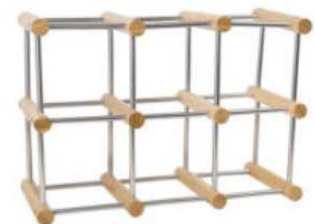

Bamboo Tray

竹X型多功能托盘

FN-505D-1

457x380x582.5mm

Wine Bottle Holder

井字酒架

09-136D

300x145x413mm

W-Shape Wine Bottle Holder

W型酒架

09-135

421x100x297mm

Adjustable plant stand with wheel

滑轮十字伸缩花架

16-124D

250x250x320mm